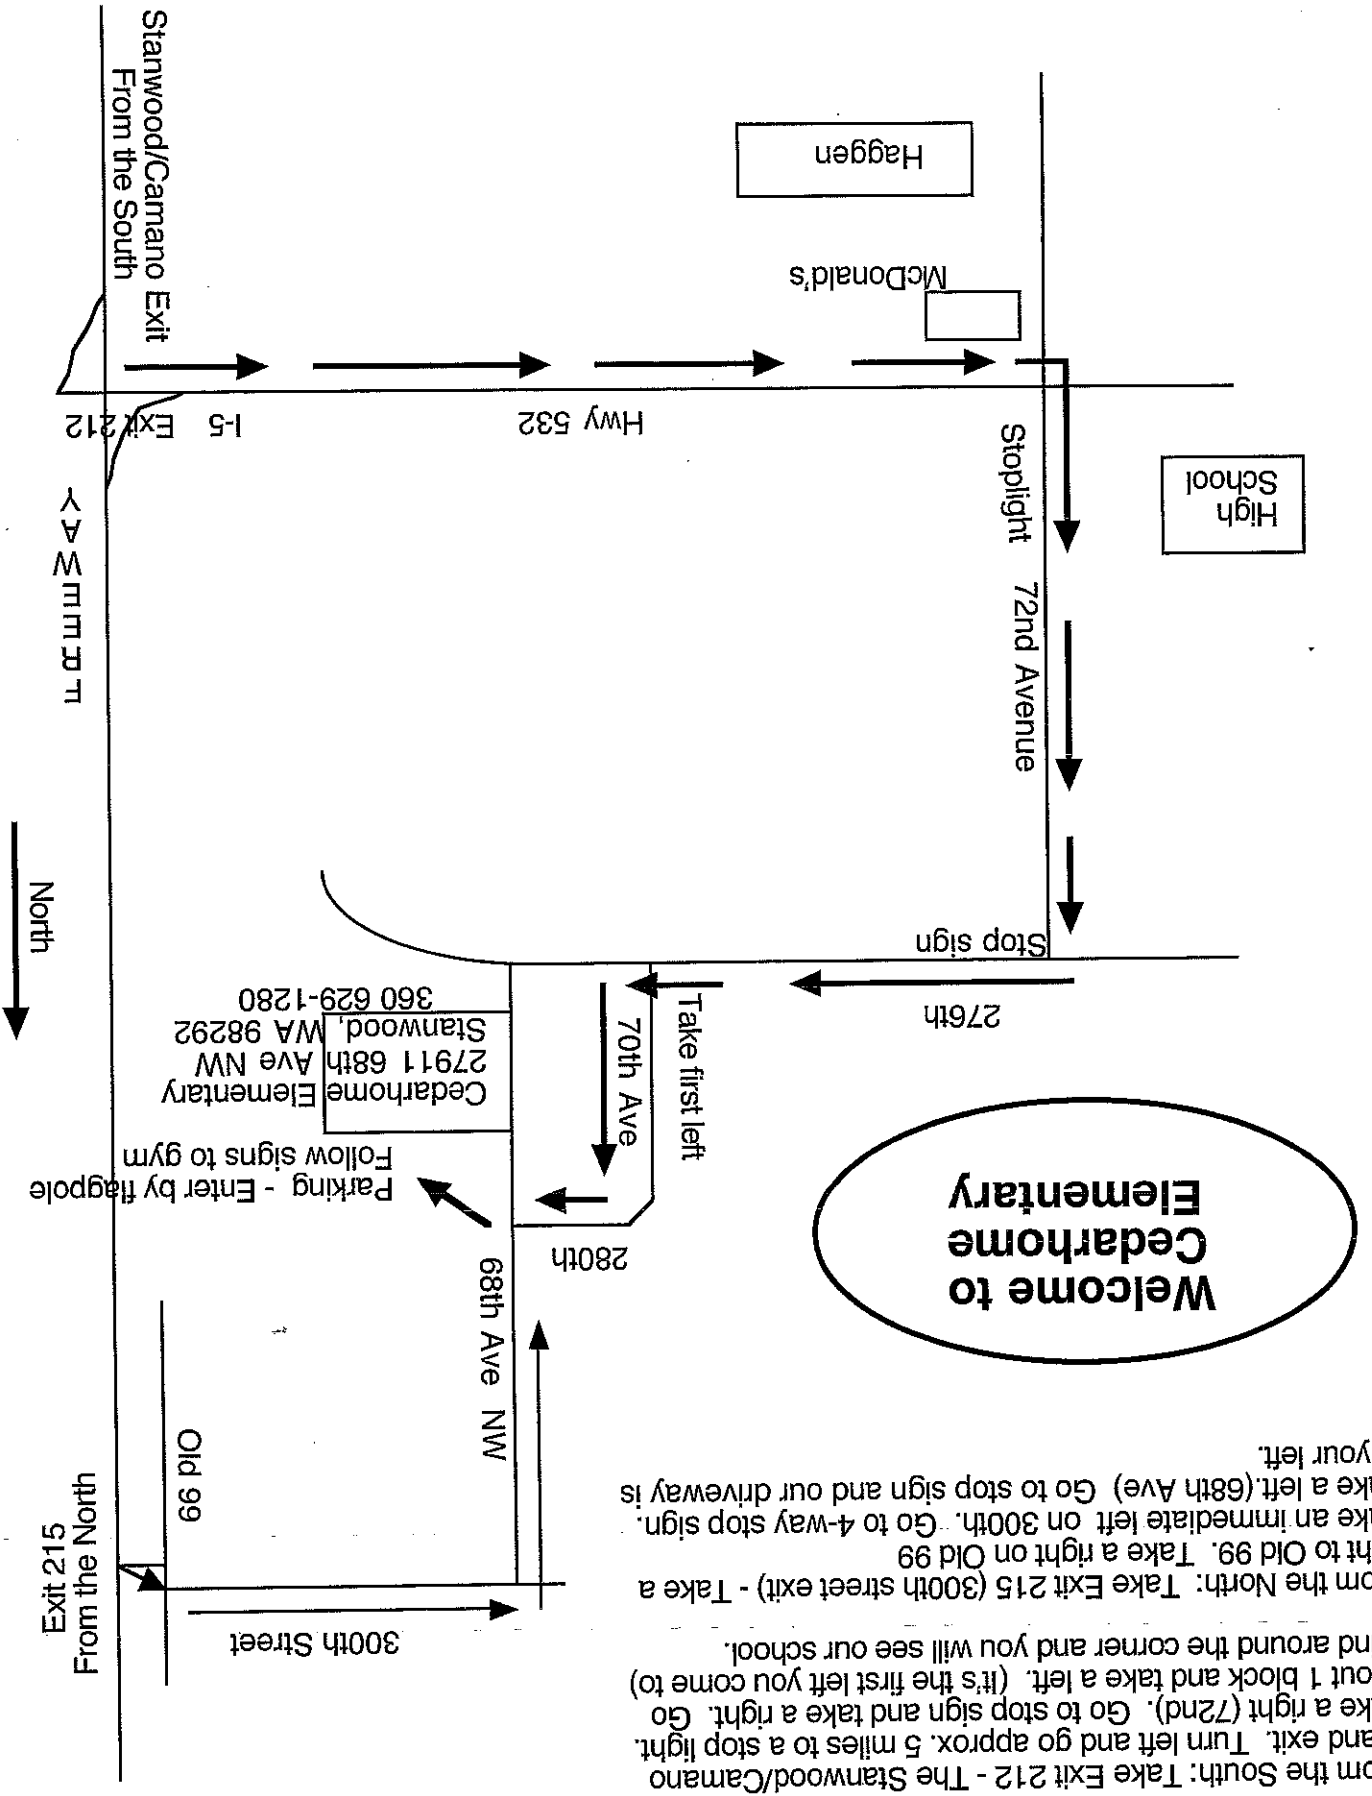

Driving directions to Cedarhome Elementary School

From the South: Take Exit 212 - The Stanwood/Carnano Island exit. Turn left and go approx. 5 miles to a stop light. Take a right (72nd). Go to stop sign and take a right. Go about 1 block and take a left. (It's the first left you come to) Wind around the corner and you will see our school.

From the North: Take Exit 215 (300th street exit) - Take a right to Old 99. Take a right on Old 99. Take an immediate left on 300th. Go to 4-way stop sign. Take a left. (68th Ave) Go to stop sign and our driveway is to your left.